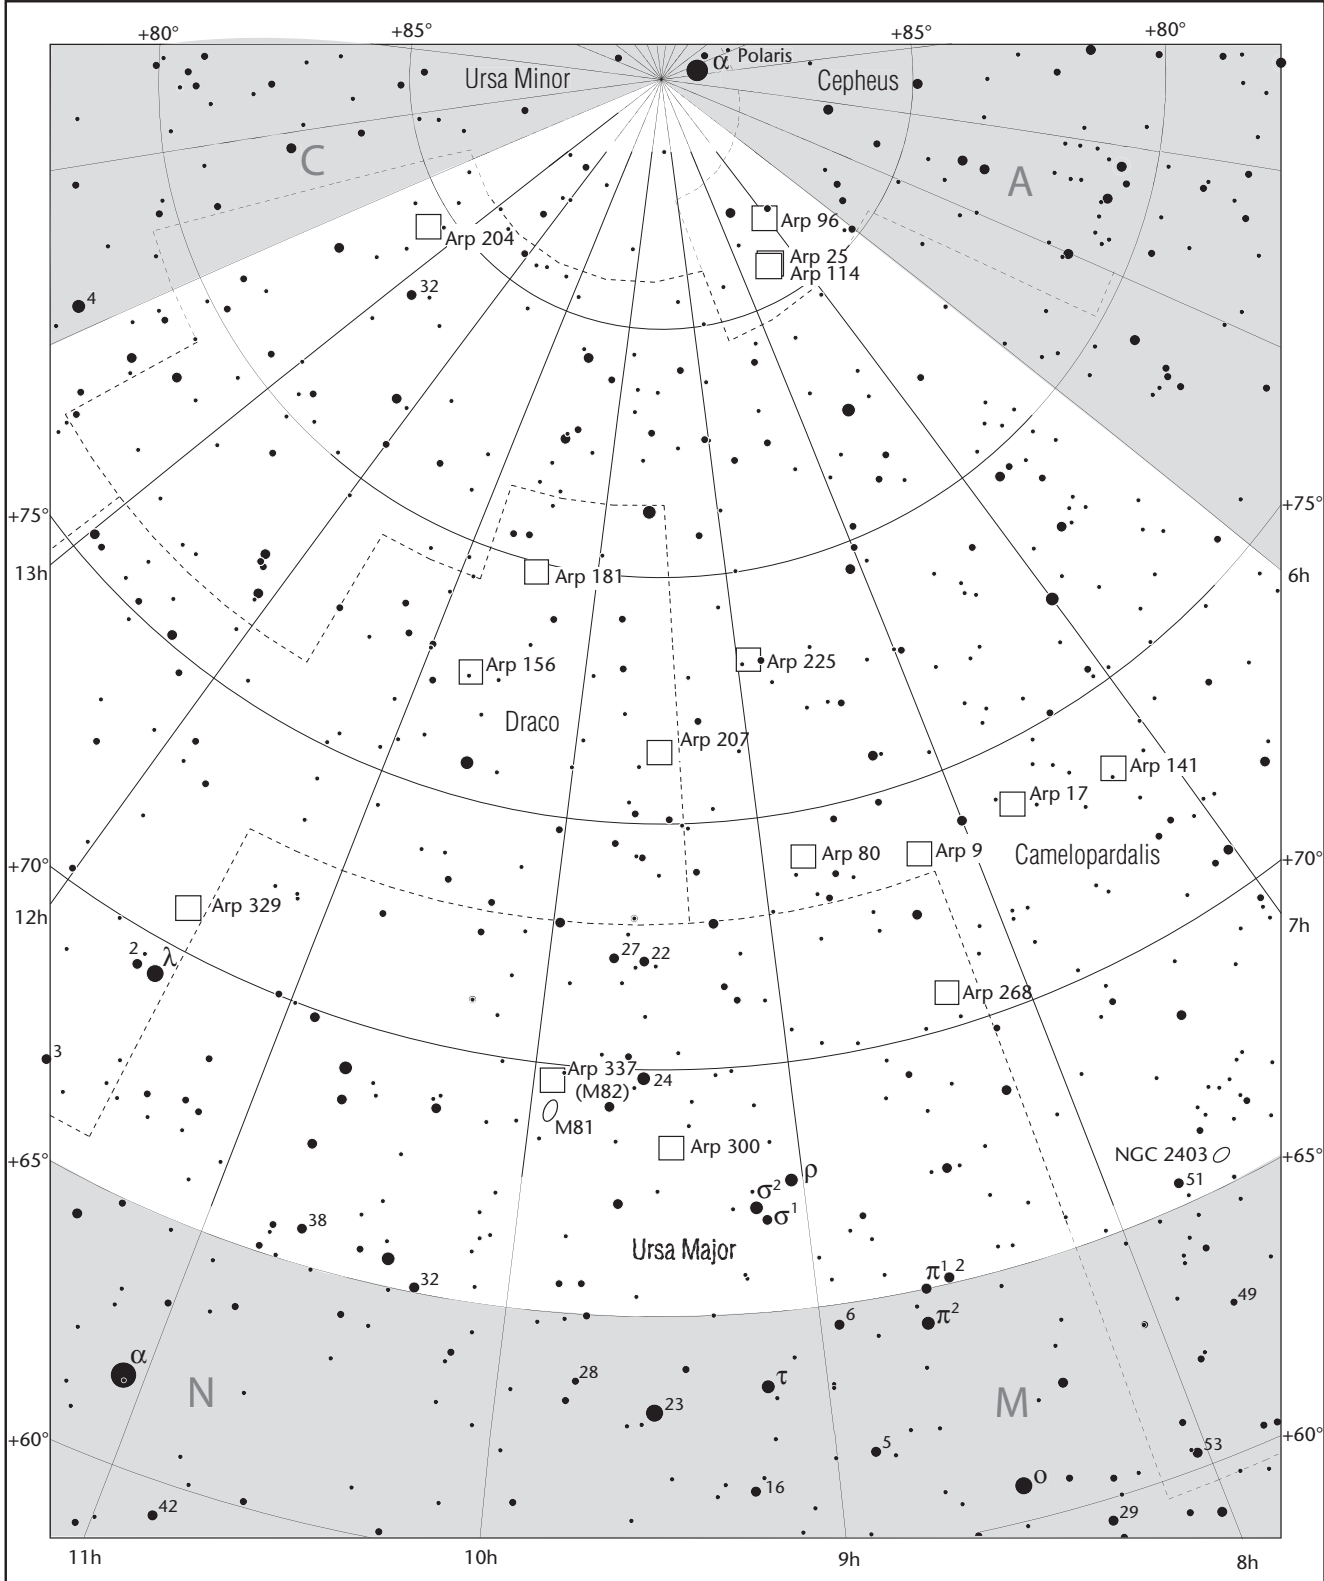

Eastern Camelopardalis Vicinity

<p>Stellar Magnitudes (V)</p>	<p> Arp Field</p>	<p>Bright Reference Deep Sky Objects</p> <ul style="list-style-type: none"> Other Galaxy Globular Cluster Planetary Nebula Bright Nebula 	<p> Ecliptic</p> <p> Constellation Boundary</p>
--------------------------------------	-------------------	---	---