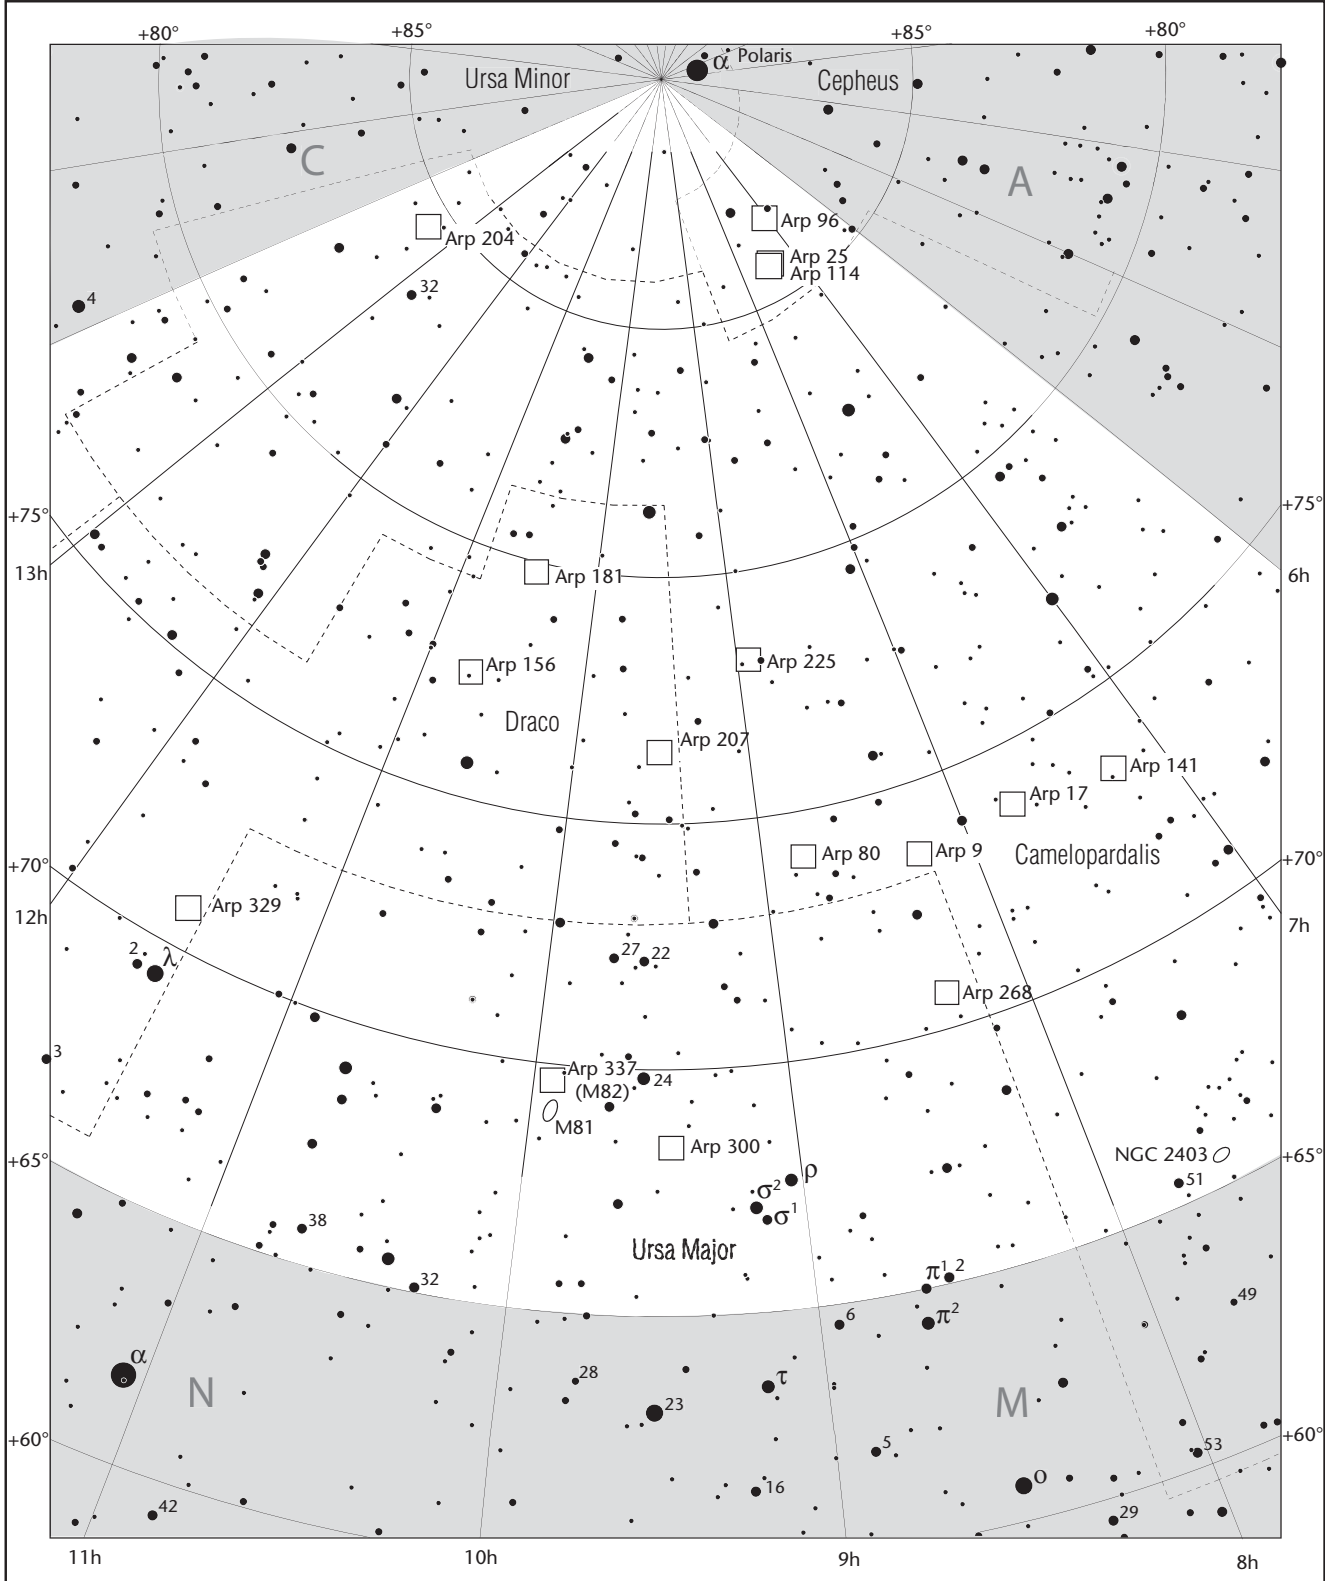

Eastern Camelopardalis Vicinity

Stellar Magnitudes (V)										Bright Reference Deep Sky Objects		Ecliptic		
0	1	2	3	4	5	6	7	8	□ Arp Field	○ Other Galaxy	⊕ Globular Cluster	⊙ Planetary Nebula	⊙ Bright Nebula	--- Constellation Boundary